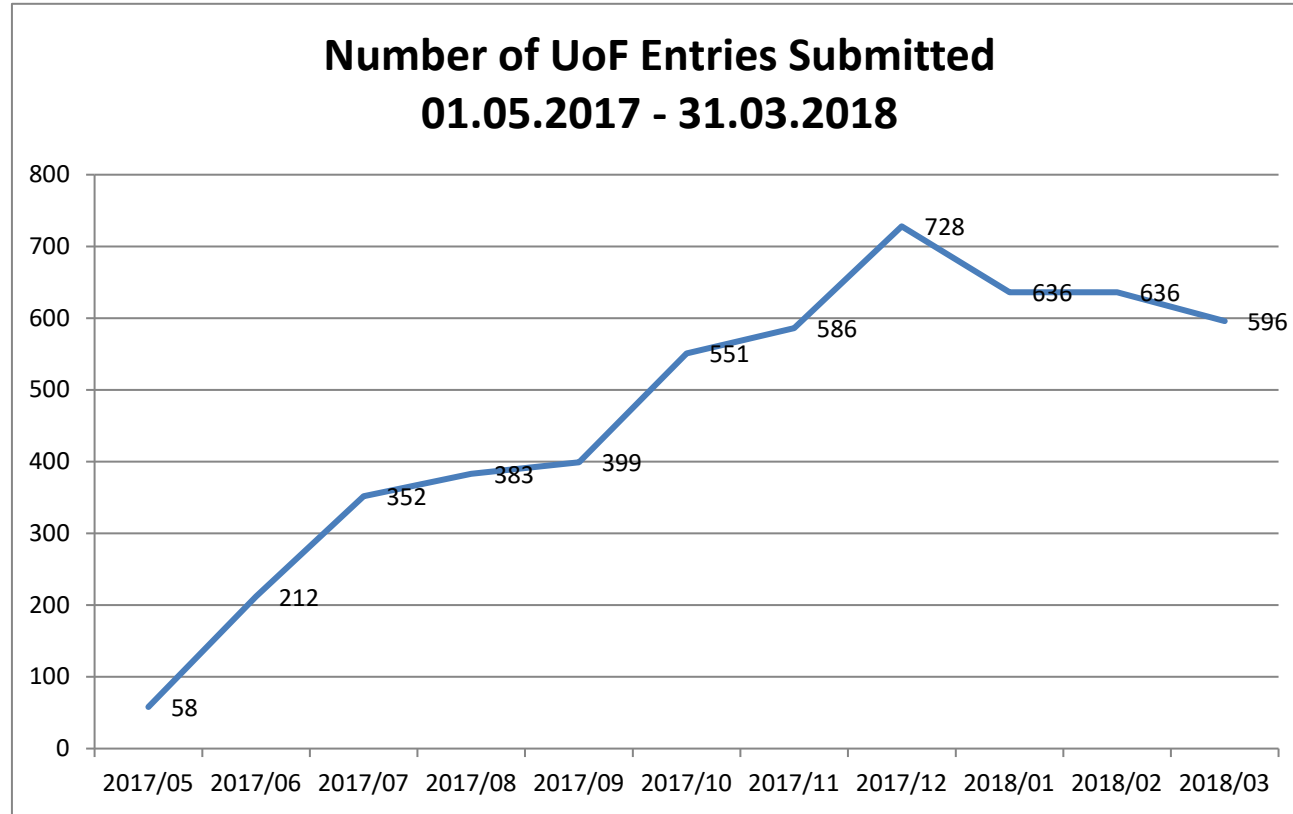

Month	Number of UoF OEL Entries
2017/05	58
2017/06	212
2017/07	352
2017/08	383
2017/09	399
2017/10	551
2017/11	586
2017/12	728
2018/01	636
2018/02	636
2018/03	596
<b>Grand Total</b>	<b>5137</b>

\* Please note that these statistics have been amended on 28.06.2018 due to a technical issue that was identified which resulted in some Use of Force reports not being included.